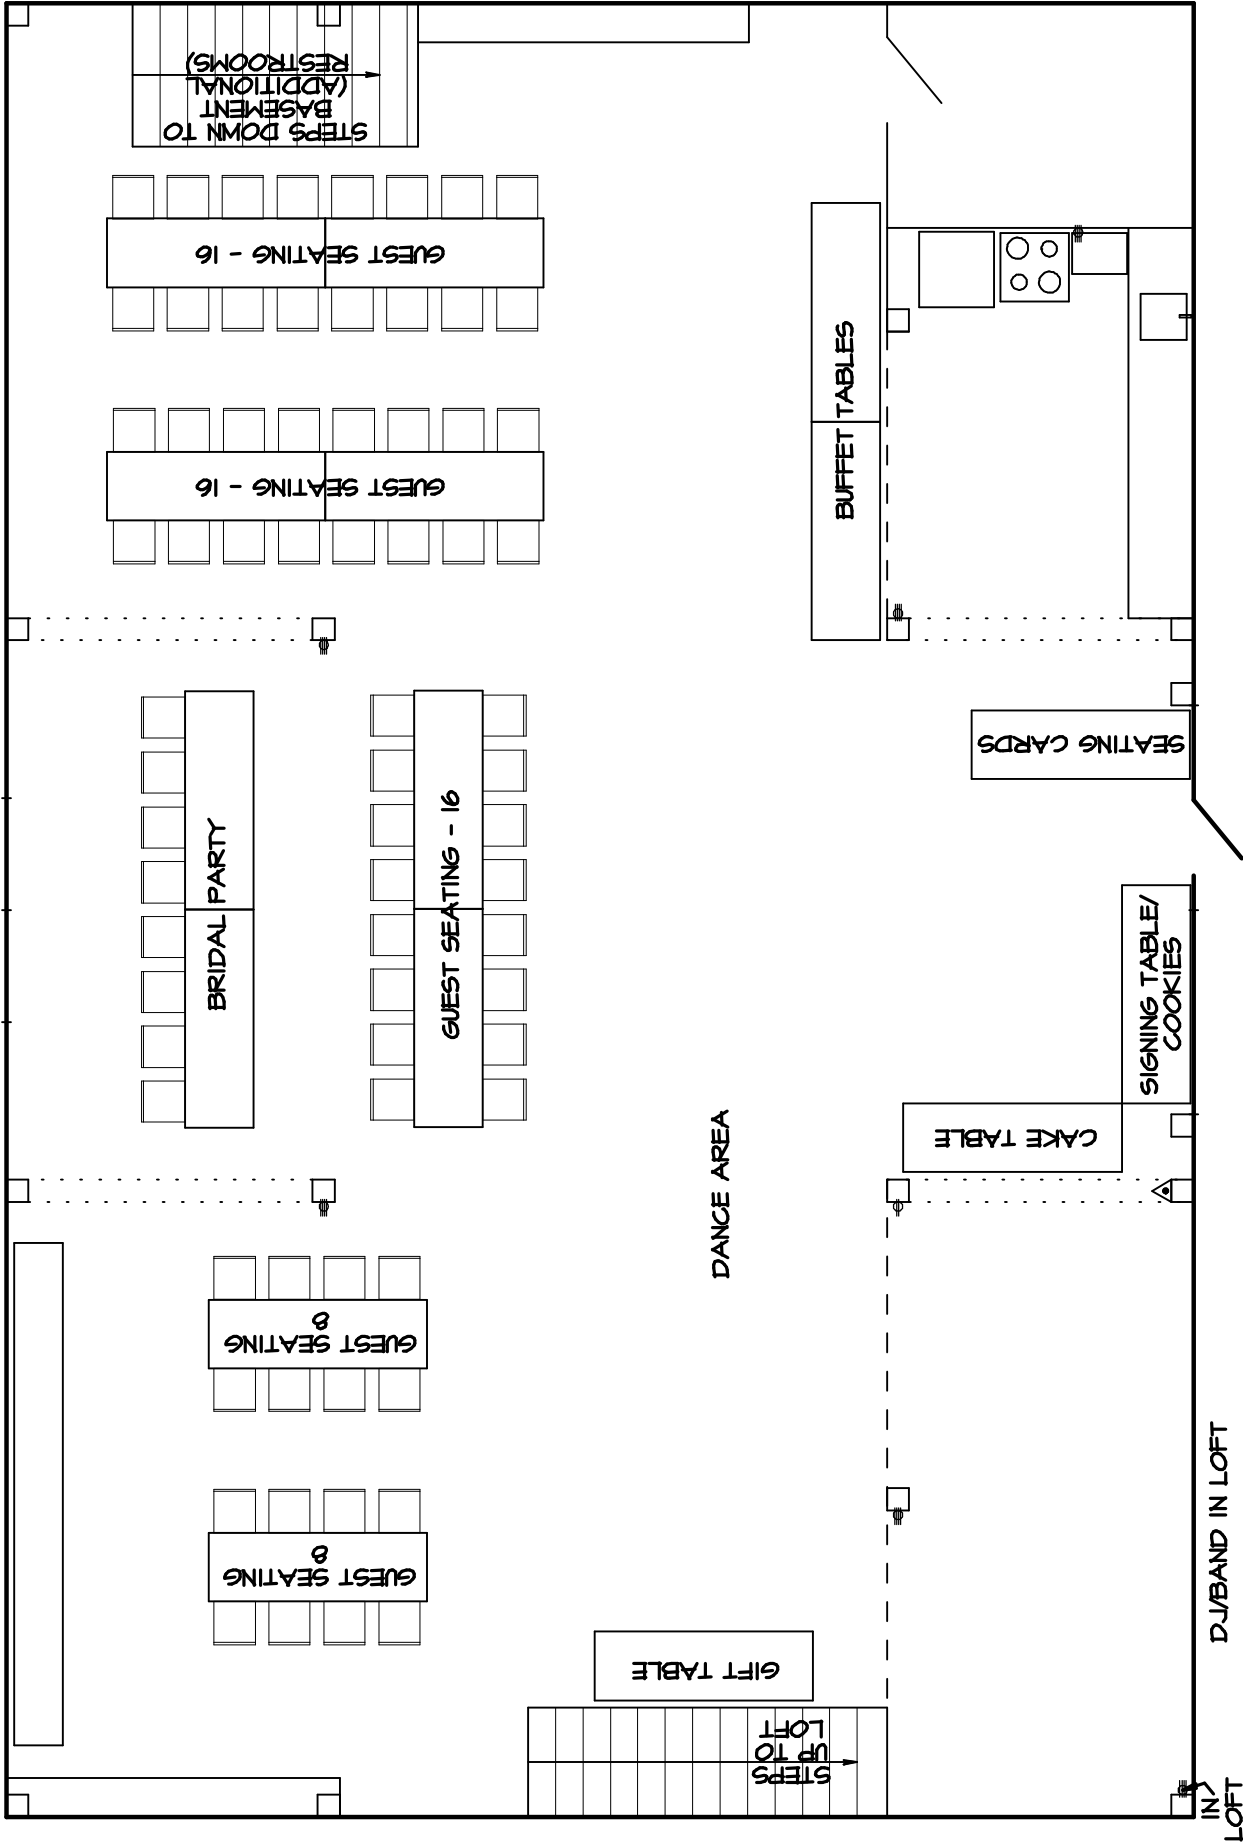

LEGEND

RICHLAND TOWNSHIP COMMUNITY PARK BARN (66' x 43')

WEDDING - SEATING FOR 102

DWN BY: SSN CHK BY: RNS DATE: 06/29/12 #0787

- LEGEND**
- LONG BENCH - QTY 1 (NOT TO BE MOVED)
 - HEAVY DUTY PLASTIC TABLES QTY 24
 - FOLDABLE & STACKABLE PLASTIC CHAIRS APPROX. 133
 - △ FIRE EXTINGUISHER - QTY 1
 - ⊙ 4 OUTLET - QTY 6
 - ⊙ 2 OUTLET - QTY 1
- DURING EVENT TABLE AND CHAIR RACKS MAY BE MOVED TO BASEMENT

⊞ LONG BENCH - QTY 1 (NOT TO BE MOVED)

LEGEND

D-J/BAND IN LOFT

IN LOFT

RICHLAND TOWNSHIP COMMUNITY PARK BARN (66' x 43')

DURING EVENT TABLE AND CHAIR RACKS MAY BE MOVED TO BASEMENT

▲ FIRE EXTINGUISHER - QTY 1
 ■ 4 OUTLET - QTY 6
 ◆ 2 OUTLET - QTY 1