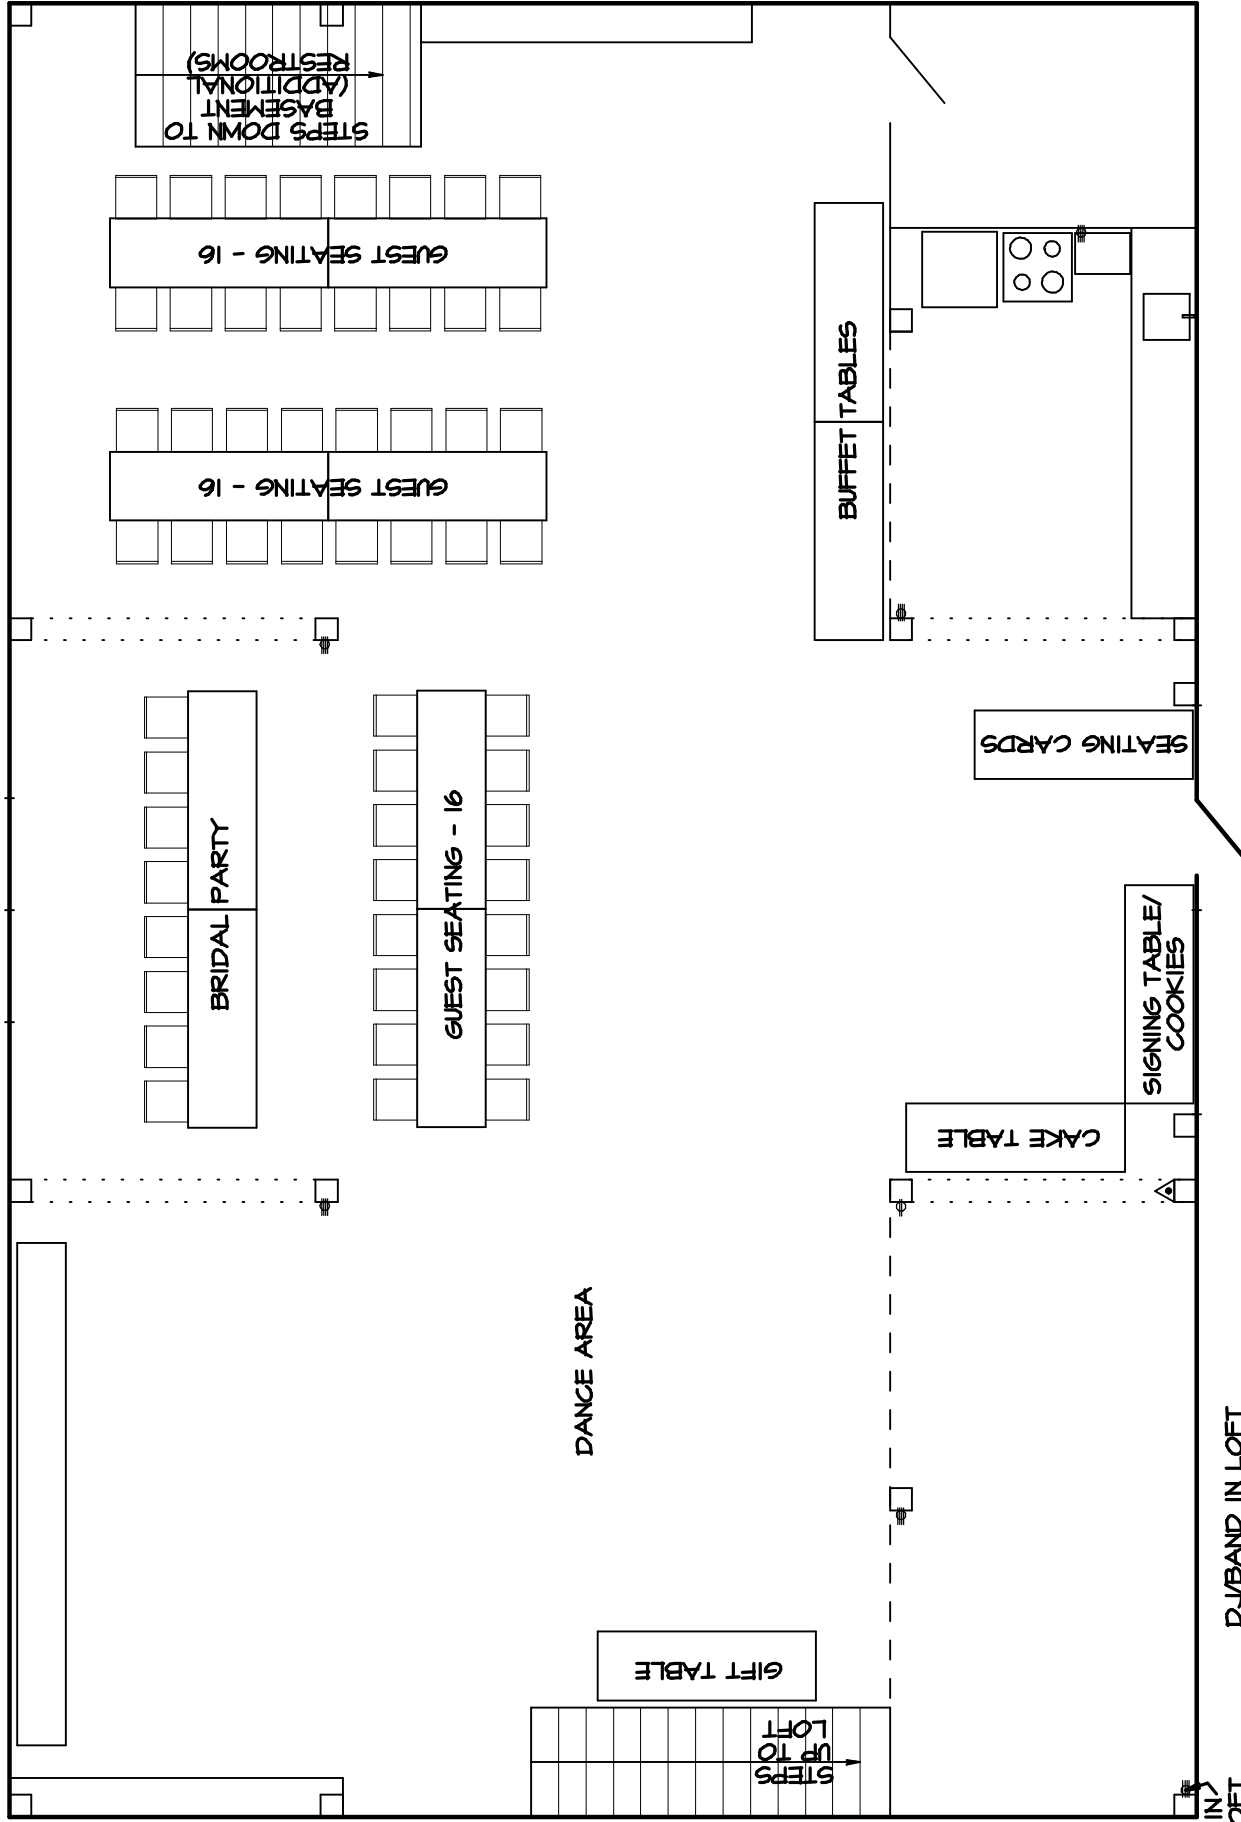

LEGEND

RICHLAND TOWNSHIP COMMUNITY PARK BARN (66' x 43')

WEDDING - SEATING FOR 102

DWN BY: SSN CHK BY: RNS DATE: 06/29/12 #0787

- LEGEND**
- LONG BENCH - QTY 1 (NOT TO BE MOVED)
 - HEAVY DUTY PLASTIC TABLES QTY 24
 - FOLDABLE & STACKABLE PLASTIC CHAIRS APPROX. 133
 - △ FIRE EXTINGUISHER - QTY 1
 - ⊙ 4 OUTLET - QTY 6
 - ⊙ 2 OUTLET - QTY 1
- DURING EVENT TABLE AND CHAIR RACKS MAY BE MOVED TO BASEMENT

⊞ LONG BENCH - QTY 1 (NOT TO BE MOVED)

LEGEND

D-J/BAND IN LOFT

IN LOFT

RICHLAND TOWNSHIP COMMUNITY PARK BARN (66' x 43')

DURING EVENT TABLE AND CHAIR RACKS MAY BE MOVED TO BASEMENT

▲ FIRE EXTINGUISHER - QTY 1
 ■ 4 OUTLET - QTY 6
 ◆ 2 OUTLET - QTY 1

⊞ FOLDABLE & STACKABLE PLASTIC CHAIRS APPROX. 133

▭ HEAVY DUTY PLASTIC TABLES QTY 24

▭ LONG BENCH - QTY 1 (NOT TO BE MOVED)

LEGEND

RICHLAND TOWNSHIP COMMUNITY PARK BARN (66' x 43')

- LEGEND**
- LONG BENCH - QTY 1 (NOT TO BE MOVED)
 - HEAVY DUTY PLASTIC TABLES QTY 24
 - FOLDABLE & STACKABLE PLASTIC CHAIRS APPROX. 133
 - △ FIRE EXTINGUISHER - QTY 1
 - 4 OUTLET - QTY 6
 - 2 OUTLET - QTY 1
- DURING EVENT TABLE AND CHAIR RACKS MAY BE MOVED TO BASEMENT