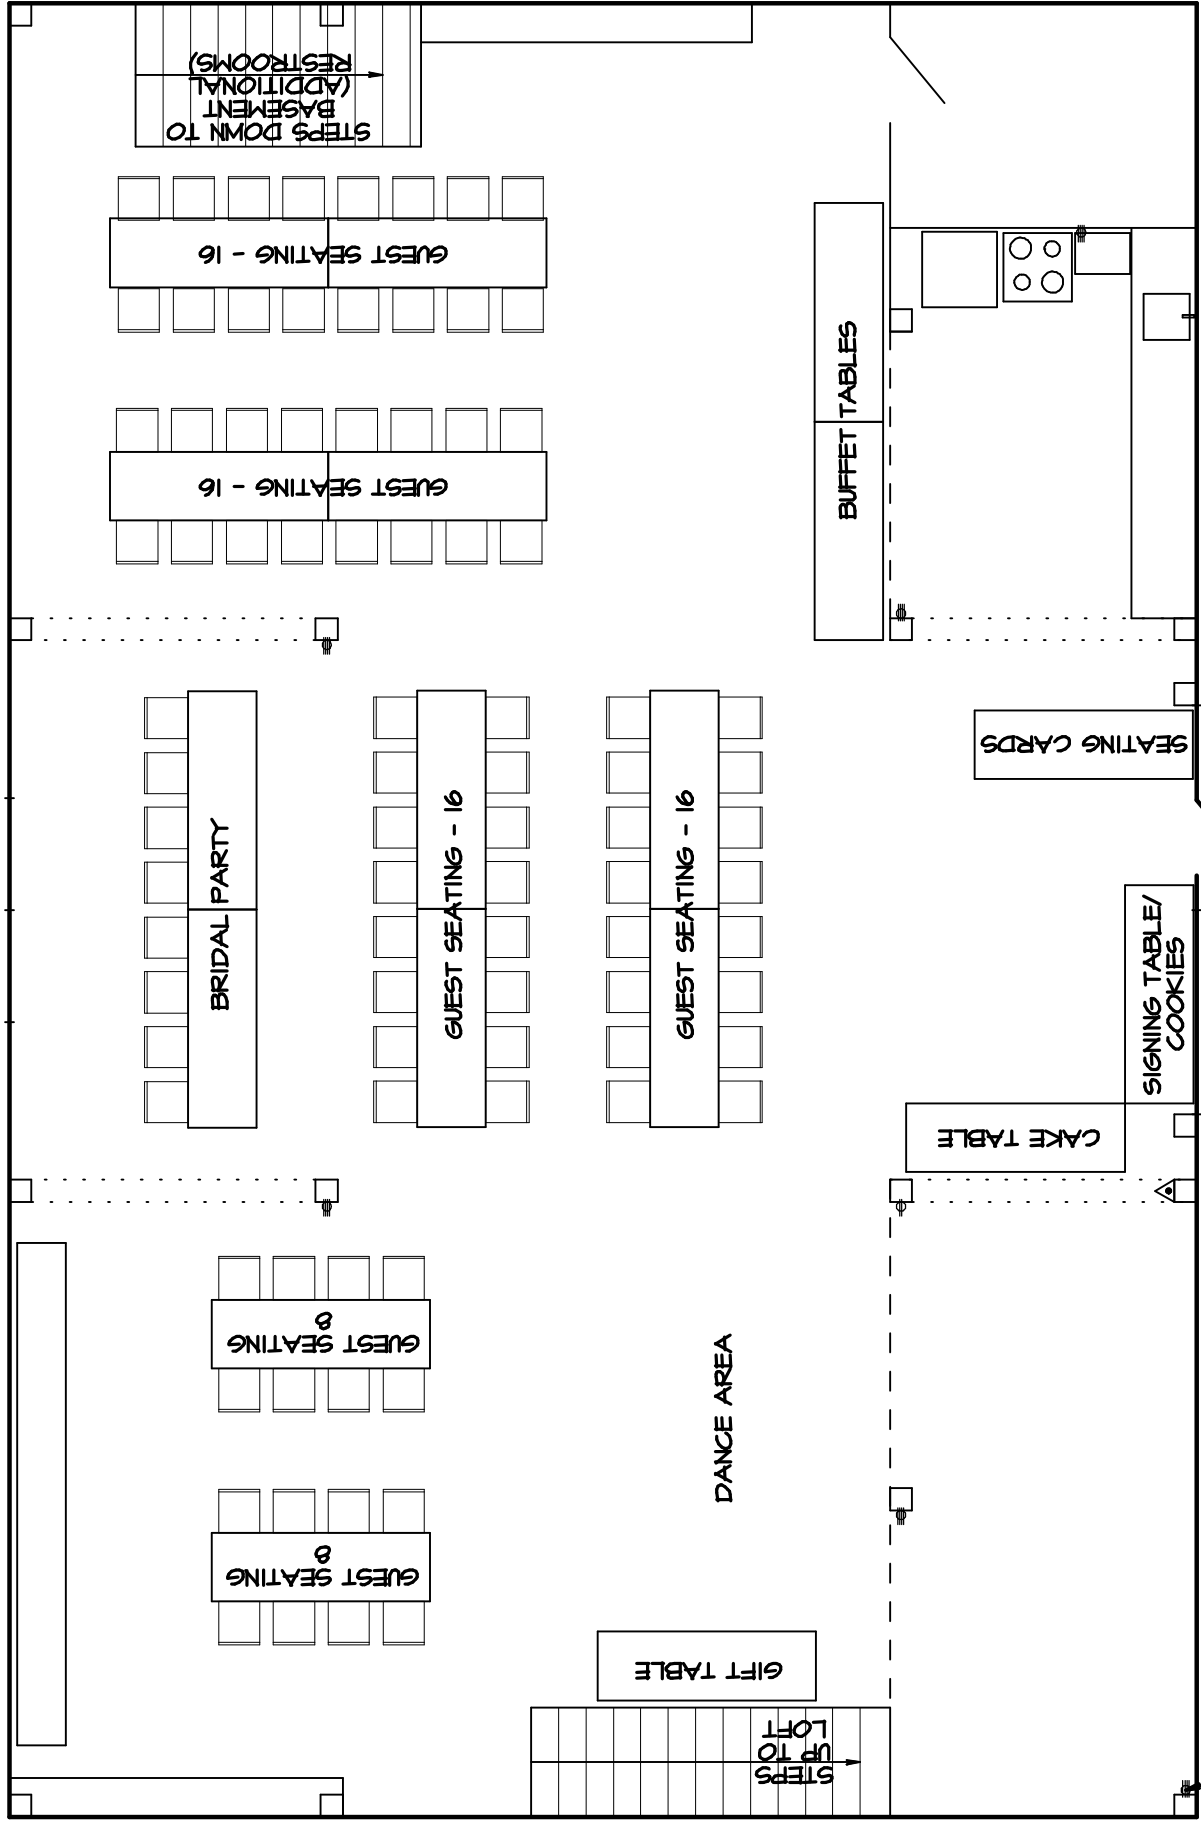

DURING EVENT TABLE AND CHAIR RACKS MAY BE MOVED TO BASEMENT

FIRE EXTINGUISHER - QTY 1
 4 OUTLET - QTY 6
 2 OUTLET - QTY 1

FOLDABLE & STACKABLE PLASTIC CHAIRS APPROX. 133

HEAVY DUTY PLASTIC TABLES QTY 24

LONG BENCH - QTY 1 (NOT TO BE MOVED)

LEGEND

RICHLAND TOWNSHIP COMMUNITY PARK BARN (66' x 43')

WEDDING - SEATING FOR 102

DWN BY: SSN CHK BY: RNS DATE: 06/29/12 #0787

- LEGEND**
- LONG BENCH - QTY 1 (NOT TO BE MOVED)
 - HEAVY DUTY PLASTIC TABLES QTY 24
 - FOLDABLE & STACKABLE PLASTIC CHAIRS APPROX. 133
 - △ FIRE EXTINGUISHER - QTY 1
 - ⊙ 4 OUTLET - QTY 6
 - ⊙ 2 OUTLET - QTY 1
- DURING EVENT TABLE AND CHAIR RACKS MAY BE MOVED TO BASEMENT

⊞ LONG BENCH - QTY 1 (NOT TO BE MOVED)

LEGEND

D-J/BAND IN LOFT

IN LOFT

RICHLAND TOWNSHIP COMMUNITY PARK BARN (66' x 43')

DURING EVENT TABLE AND CHAIR RACKS MAY BE MOVED TO BASEMENT

▲ FIRE EXTINGUISHER - QTY 1
 ■ 4 OUTLET - QTY 6
 ◆ 2 OUTLET - QTY 1