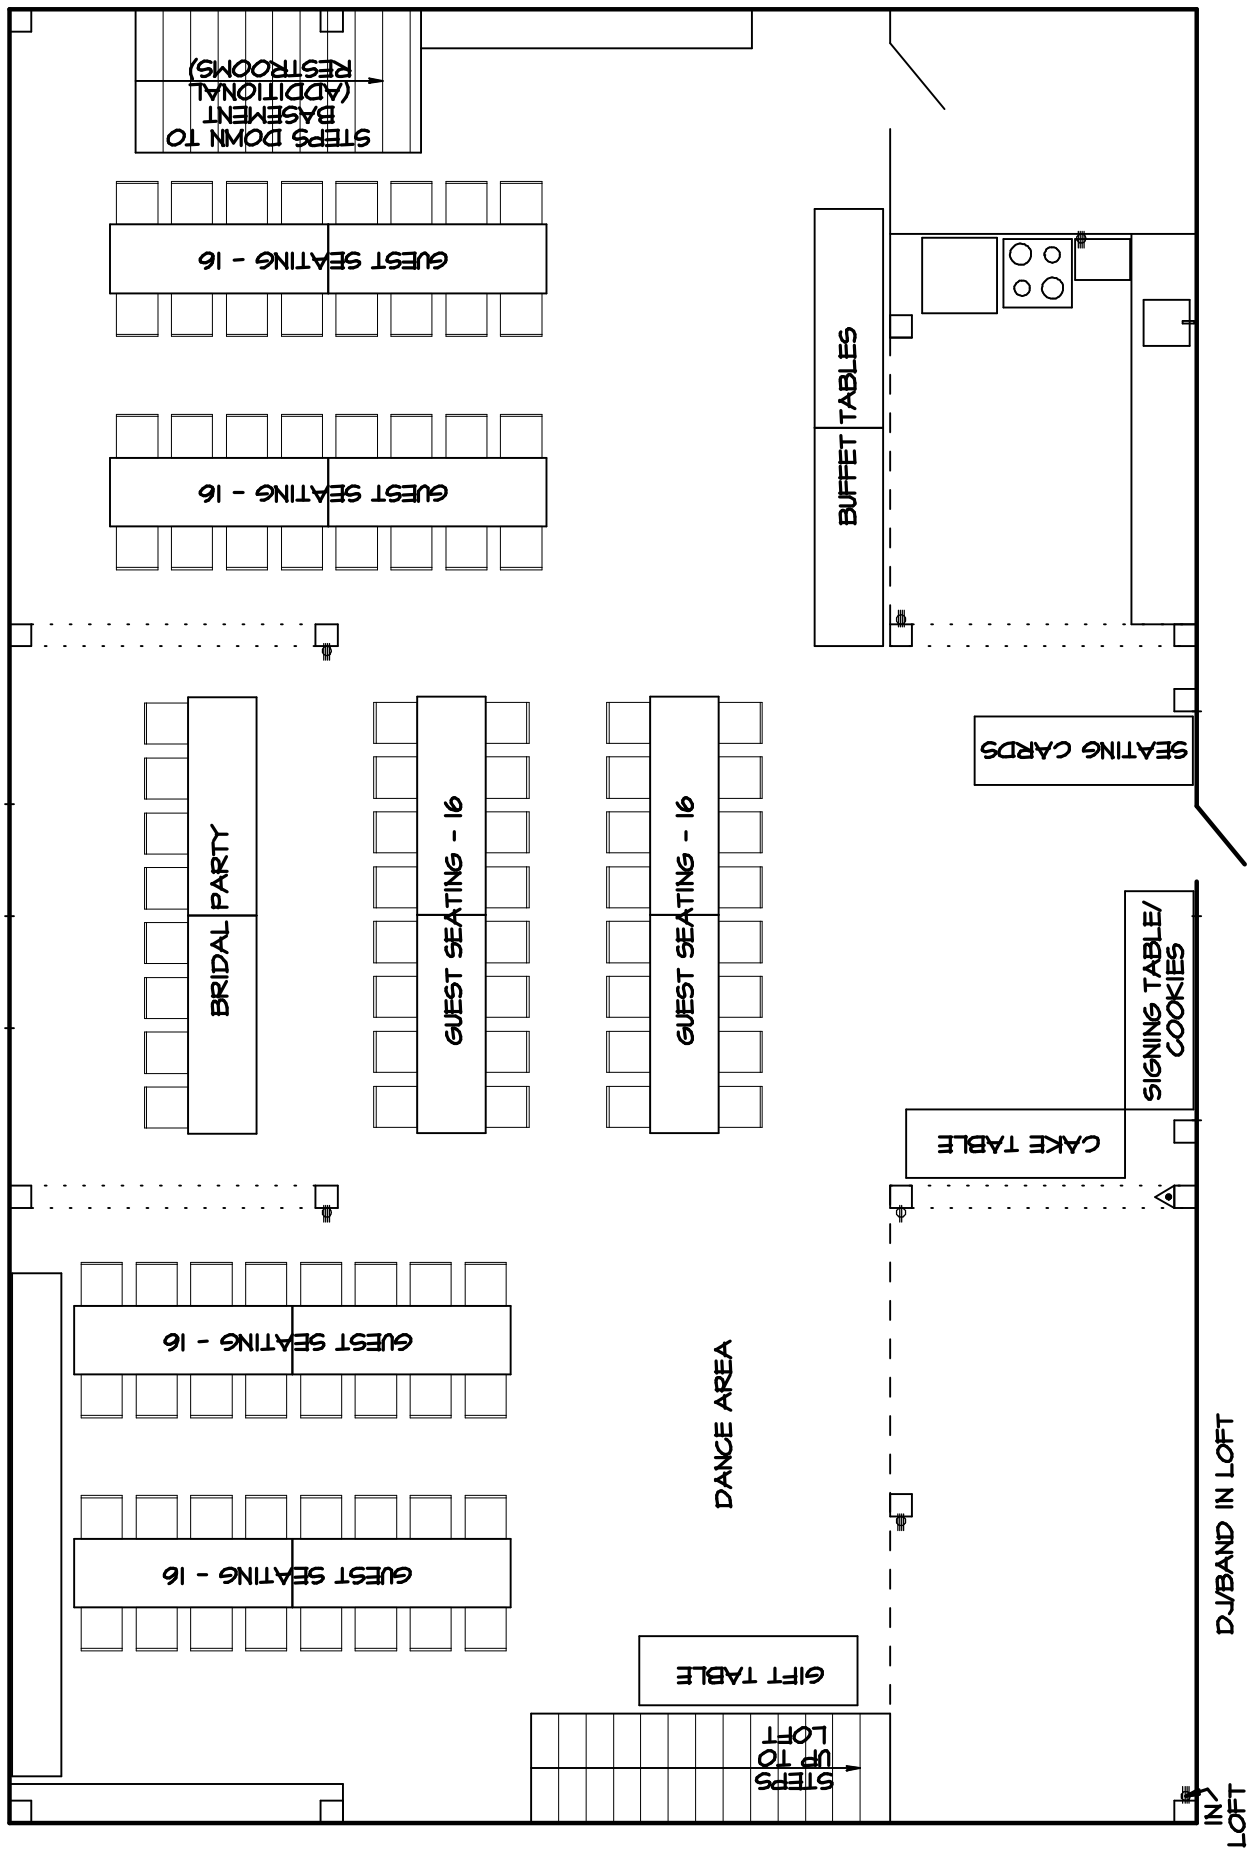

DURING EVENT TABLE AND CHAIR RACKS MAY BE MOVED TO BASEMENT

FIRE EXTINGUISHER - QTY 1
 4 OUTLET - QTY 6
 2 OUTLET - QTY 1

FOLDABLE & STACKABLE PLASTIC CHAIRS APPROX. 133

HEAVY DUTY PLASTIC TABLES QTY 24

LONG BENCH - QTY 1 (NOT TO BE MOVED)

LEGEND

RICHLAND TOWNSHIP COMMUNITY PARK BARN (66' x 43')

WEDDING - SEATING FOR 102

DWN BY: SSN CHK BY: RNS DATE: 06/29/12 #0787

- LEGEND**
- LONG BENCH - QTY 1 (NOT TO BE MOVED)
 - HEAVY DUTY PLASTIC TABLES QTY 24
 - FOLDABLE & STACKABLE PLASTIC CHAIRS APPROX. 133
 - △ FIRE EXTINGUISHER - QTY 1
 - ⊙ 4 OUTLET - QTY 6
 - ⊙ 2 OUTLET - QTY 1
- DURING EVENT TABLE AND CHAIR RACKS MAY BE MOVED TO BASEMENT

⊞ LONG BENCH - QTY 1 (NOT TO BE MOVED)

LEGEND

D-J/BAND IN LOFT

IN LOFT

RICHLAND TOWNSHIP COMMUNITY PARK BARN (66' x 43')

DURING EVENT TABLE AND CHAIR RACKS MAY BE MOVED TO BASEMENT

▲ FIRE EXTINGUISHER - QTY 1
 ■ 4 OUTLET - QTY 6
 ◆ 2 OUTLET - QTY 1

⊞ FOLDABLE & STACKABLE PLASTIC CHAIRS APPROX. 133

▭ HEAVY DUTY PLASTIC TABLES QTY 24

▭ LONG BENCH - QTY 1 (NOT TO BE MOVED)

LEGEND

RICHLAND TOWNSHIP COMMUNITY PARK BARN (66' x 43')

- LEGEND**
- LONG BENCH - QTY 1 (NOT TO BE MOVED)
 - HEAVY DUTY PLASTIC TABLES QTY 24
 - FOLDABLE & STACKABLE PLASTIC CHAIRS APPROX. 133
 - △ FIRE EXTINGUISHER - QTY 1
 - 4 OUTLET - QTY 6
 - 2 OUTLET - QTY 1
- DURING EVENT TABLE AND CHAIR RACKS MAY BE MOVED TO BASEMENT